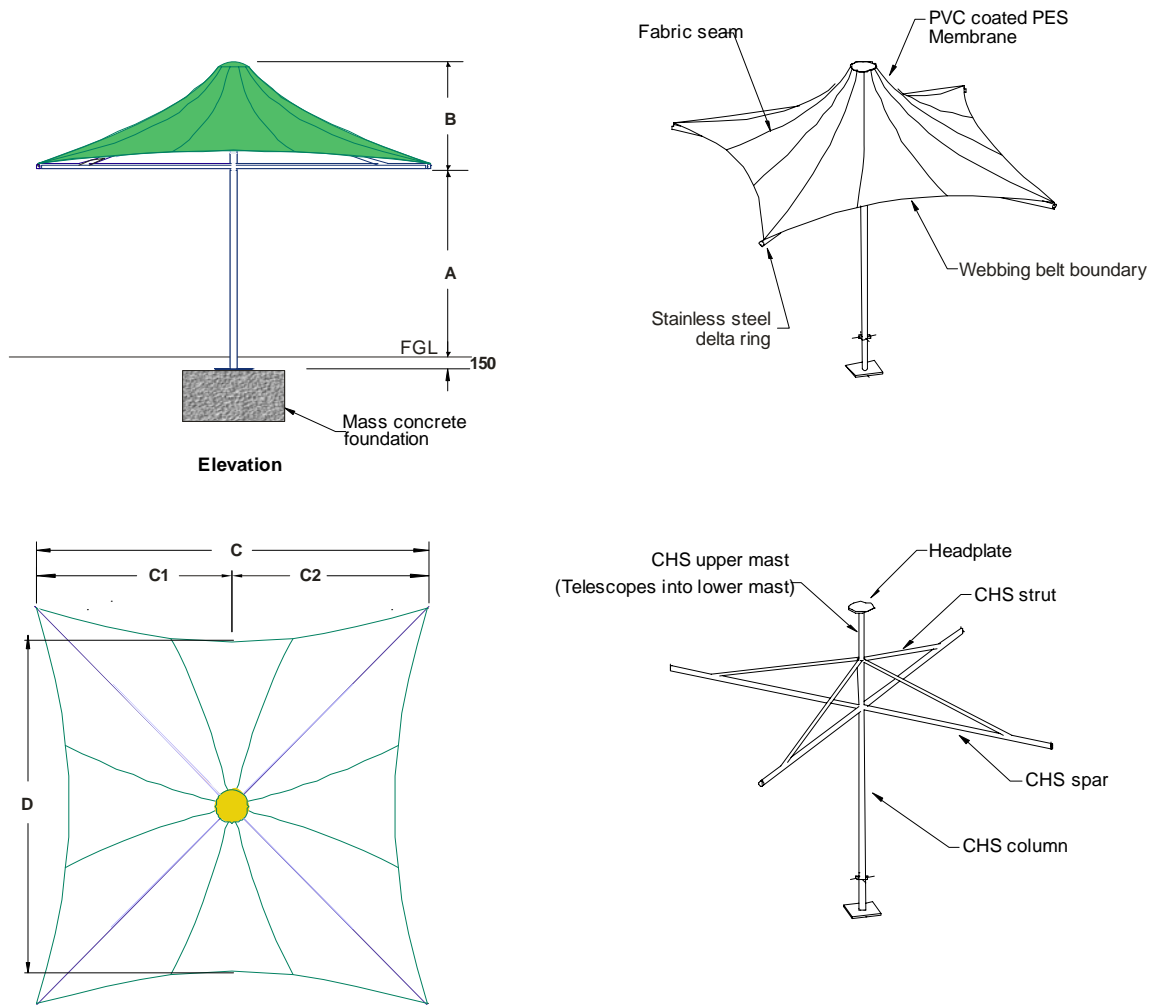

The Goodwood

Square Coned Architectural Umbrellas

- **Tensile fabric coned umbrellas for all-year-round use**
- **Windproof, waterproof plus 100% UV protection**
- **High quality design and materials ensures long life**

Highly efficient infrared heaters and low energy spotlights are available for all structures, supplied complete with wiring and junction boxes

Goodwood model range

SU4000, SU5000, SU6000, SU8000, SU10000 *Standard*

Model	SU4000	SU5000	SU6000	SU8000	SU10000
e1	700	1000	1300	1800	2200
f1	700	1000	1300	1800	2200
g1	700	900	1000	1000	1500

Model	Headroom A	Canopy ht. B	O/All Width C	Min Width D
SU4000	2100	1243	4000	3600
SU5000	2300	1554	5000	4500
SU6000	2400	1865	6000	5400
SU8000	2500	2486	8000	7200
SU10000	3000	3108	10000	9000